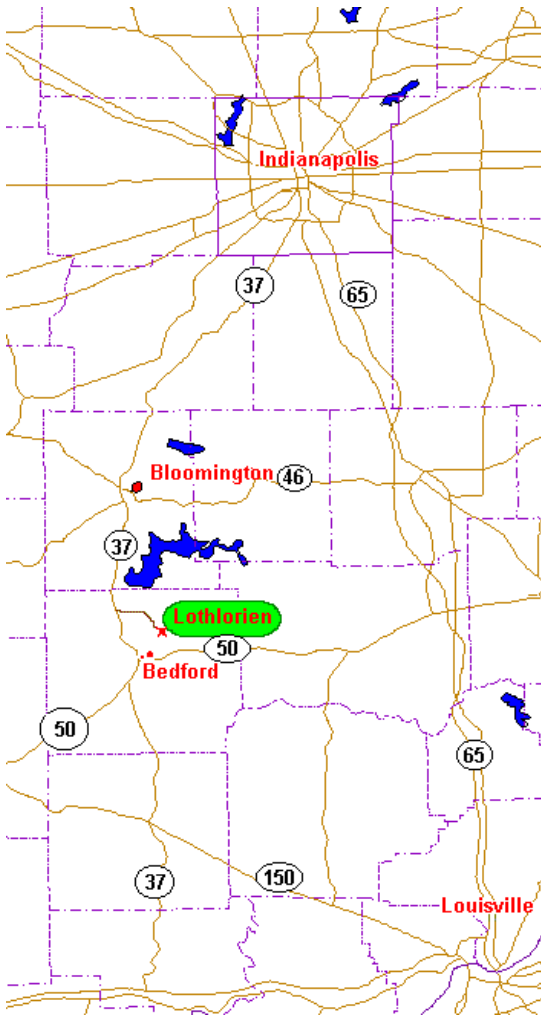

From Bloomington:

- Take Hwy 37 South to 1.6mi past “Welcome to Lawrence County” sign
- Turn Left on Old 37 At Stop Light
- Go .9mi to Holts Convenience Store - Turn Left
- Go 1.4mi to Kreative Kids Daycare Sign (small sign) – Turn Right
- Go 1.6mi and Turn Right into Lothlorien Nature Sanctuary

Directions

Lothlorien is located near Needmore In.

A Travelling on State Road 37, head South from Bloomington about 15 miles or North from Bedford about 8 miles to the Stoplight at the junction of State Road 37 and Old 37, turn East, (left from Bloomington, right from Bedford) onto Old 37

B Go about 3.6 miles, just before you get to the Orange road sign saying "Road Closed" turn left onto County Road 425N

C Go past the factory about .9 miles, (down the big hill, around the curve, up the other side), when you come to a fork in the road, bear left, up the hill, not down, and go about 1/2 mile.

D Lothlorien is on the left, just around the bend, and the driveway is just before the big green mailbox marked 911.

If it has been unusually wet watch for High Water! We suggest the following alternate route: