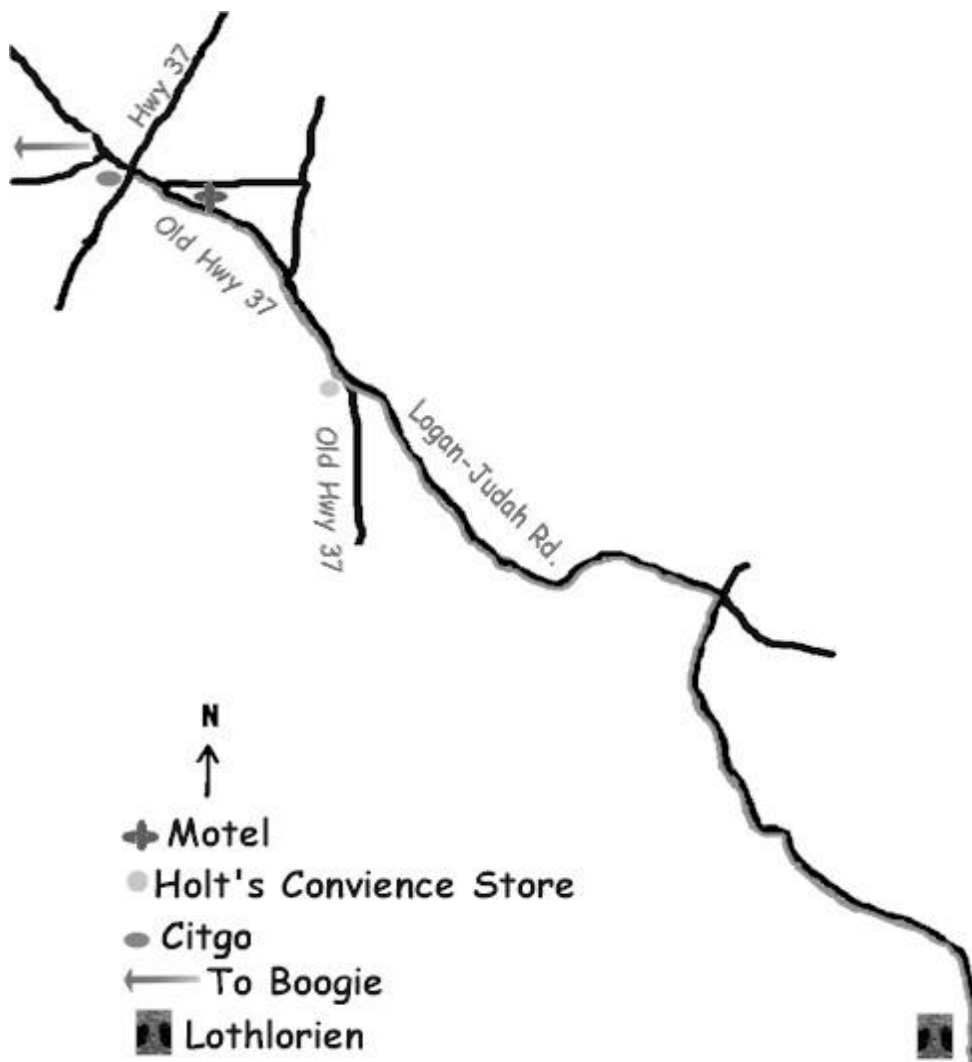

From Bloomington:

- Take Hwy 37 South to 1.6mi past “Welcome to Lawrence County” sign
- Turn Left on Old 37 At Stop Light
- Go .9mi to Holts Convenience Store - Turn Left
- Go 1.4mi to Kreative Kids Daycare Sign (small sign) – Turn Right
- Go 1.6mi and Turn Right into Lothlorien Nature Sanctuary

Directions

Lothlorien is located near Needmore In.

A Travelling on State Road 37, head South from Bloomington about 15 miles or North from Bedford about 8 miles to the Stoplight at the junction of State Road 37 and Old 37, turn East, (left from Bloomington, right from Bedford) onto Old 37

B Go about 3.6 miles, just before you get to the Orange road sign saying "Road Closed" turn left onto County Road 425N

C Go past the factory about .9 miles, (down the big hill, around the curve, up the other side), when you come to a fork in the road, bear left, up the hill, not down, and go about 1/2 mile.

D Lothlorien is on the left, just around the bend, and the driveway is just before the big green mailbox marked 911.

If it has been unusually wet watch for High Water! We suggest the following alternate route: